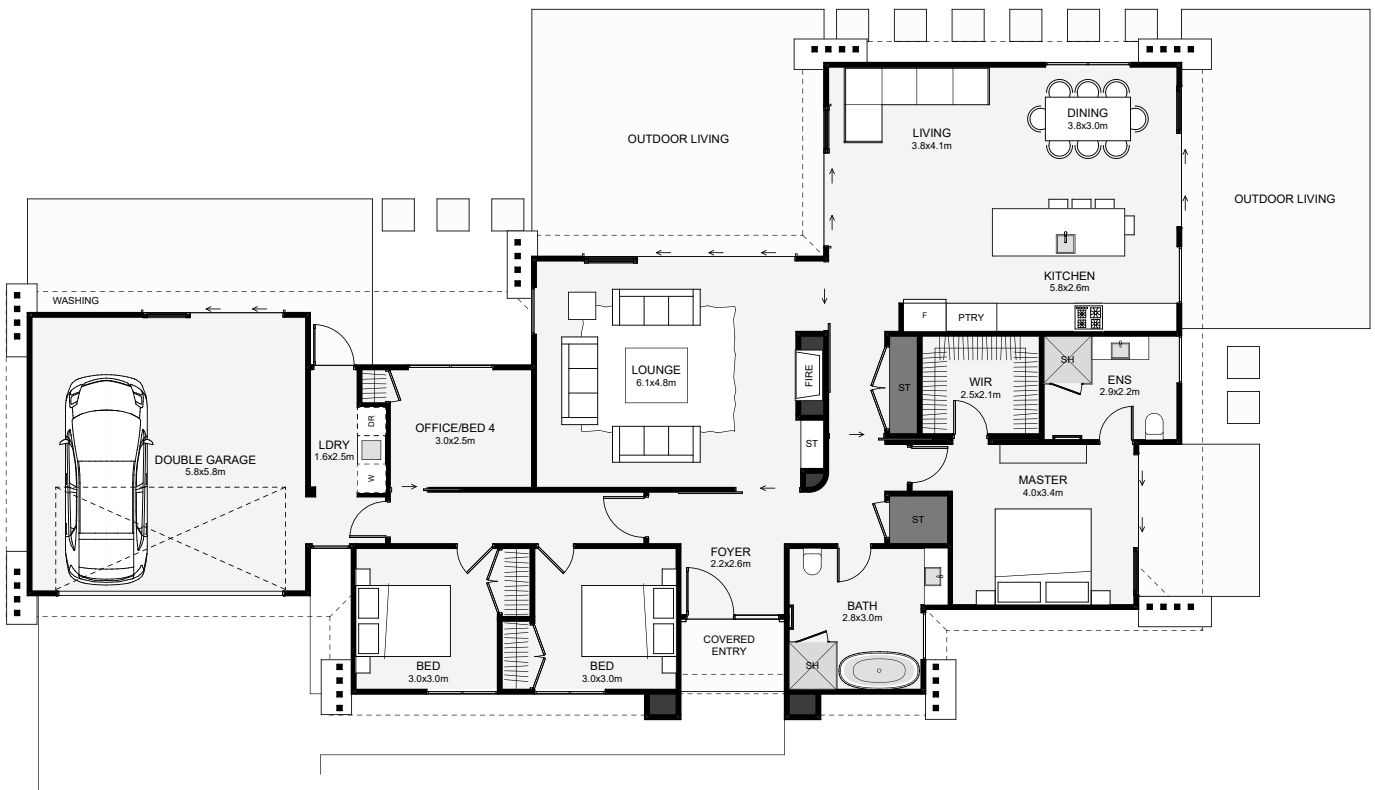

Is your section wide without much depth? This home is designed for this exact situation! Morning sun can stream through three bedrooms, both bathrooms, the kitchen and dining. Inside the master is positioned separately from the other rooms with its own outdoor covered space. The main lounge is cleverly offset from the living, creating a sheltered outdoor space for the midday/evening sun as well as giving the kitchen two viewpoints outside. This home will not disappoint!

Floor Area: 208m²

2
 4
 2
 1.5
 24.4m
 13.9m

Contact us:

m: 027 408 7217

e: glenn@gwb.co.nz

www.gwb.co.nz